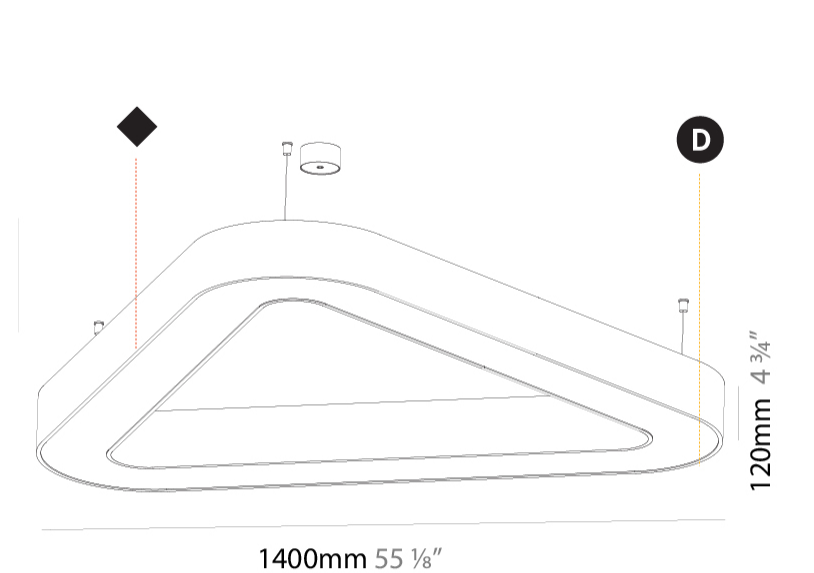

GENERAL

Series: Glorious
Subseries: Glorious Victory
Brand: Prolicht
Division: Architectural
Mounting Type: Suspension
Mounting Location: Ceiling
Subcategory: Ambient

PHYSICAL

Shape: Abstract
Length (mm): 1400
Length (in): 55 1/8
Width (mm): 1400
Width (in): 55 1/8
Height (mm): 120
Height (in): 4 3/4
Max. Overall Height (mm): 2120
Max. Overall Height (in): 83 7/16
Light Distribution: Direct
Weight (kg): 13.892
Weight (lbs): 30.56
Diffuser: PMMA - Opal or Micro-Prism
Fixture Finish: SSR / BKV / CWI / CRY / HAB / UFT / ITA / RUA / FTG / MYG / LOD / PUS / FRO / FUP / KIA / POP / BLS / SPG / MEY / GOH / GUM / CHC / COM / ABZ / JAG / OBR / MOS / ROR
Fixture Material: Aluminum

ELECTRICAL

Lamp Type: LED (Zhaga Standard)
Input Wattage (W): 60
Total Output Wattage (W): 48 / 38.4 (3500K)
Dimming: Non-Dimming / Phase Dimming (120Vac only) / 0-10V Dimming
Driver Included: Yes
Driver Location: Integrated
Driver Type: Constant Current - 120 / 277Vac
Driver Class: Class 2
Input Voltage (V): 120 - 277
Constant Current (MA): 350 / 1200 (3500K)

LED

Color Temperature (°K): 3000 / 3500 / 4000
Max. Delivered Lumen (lm): 5540 / 5733 / 5850
CRI: >80 CRI
Efficiency (%): 0.65
Lamp Life (hrs): 50000

OPTICAL

RATINGS AND CERTIFICATIONS

Certified By: Certified for North American Standards
IP rating: IP20